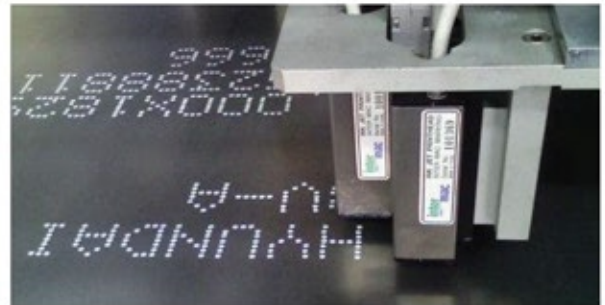

Jet Inks Private Limited

Innovation and Ingenuity

Robust Design

Fastest Print Speed

Smallest Design

Easy Maintenance & Drop Adjust

Designed & Manufactured by

interMAC
Korea